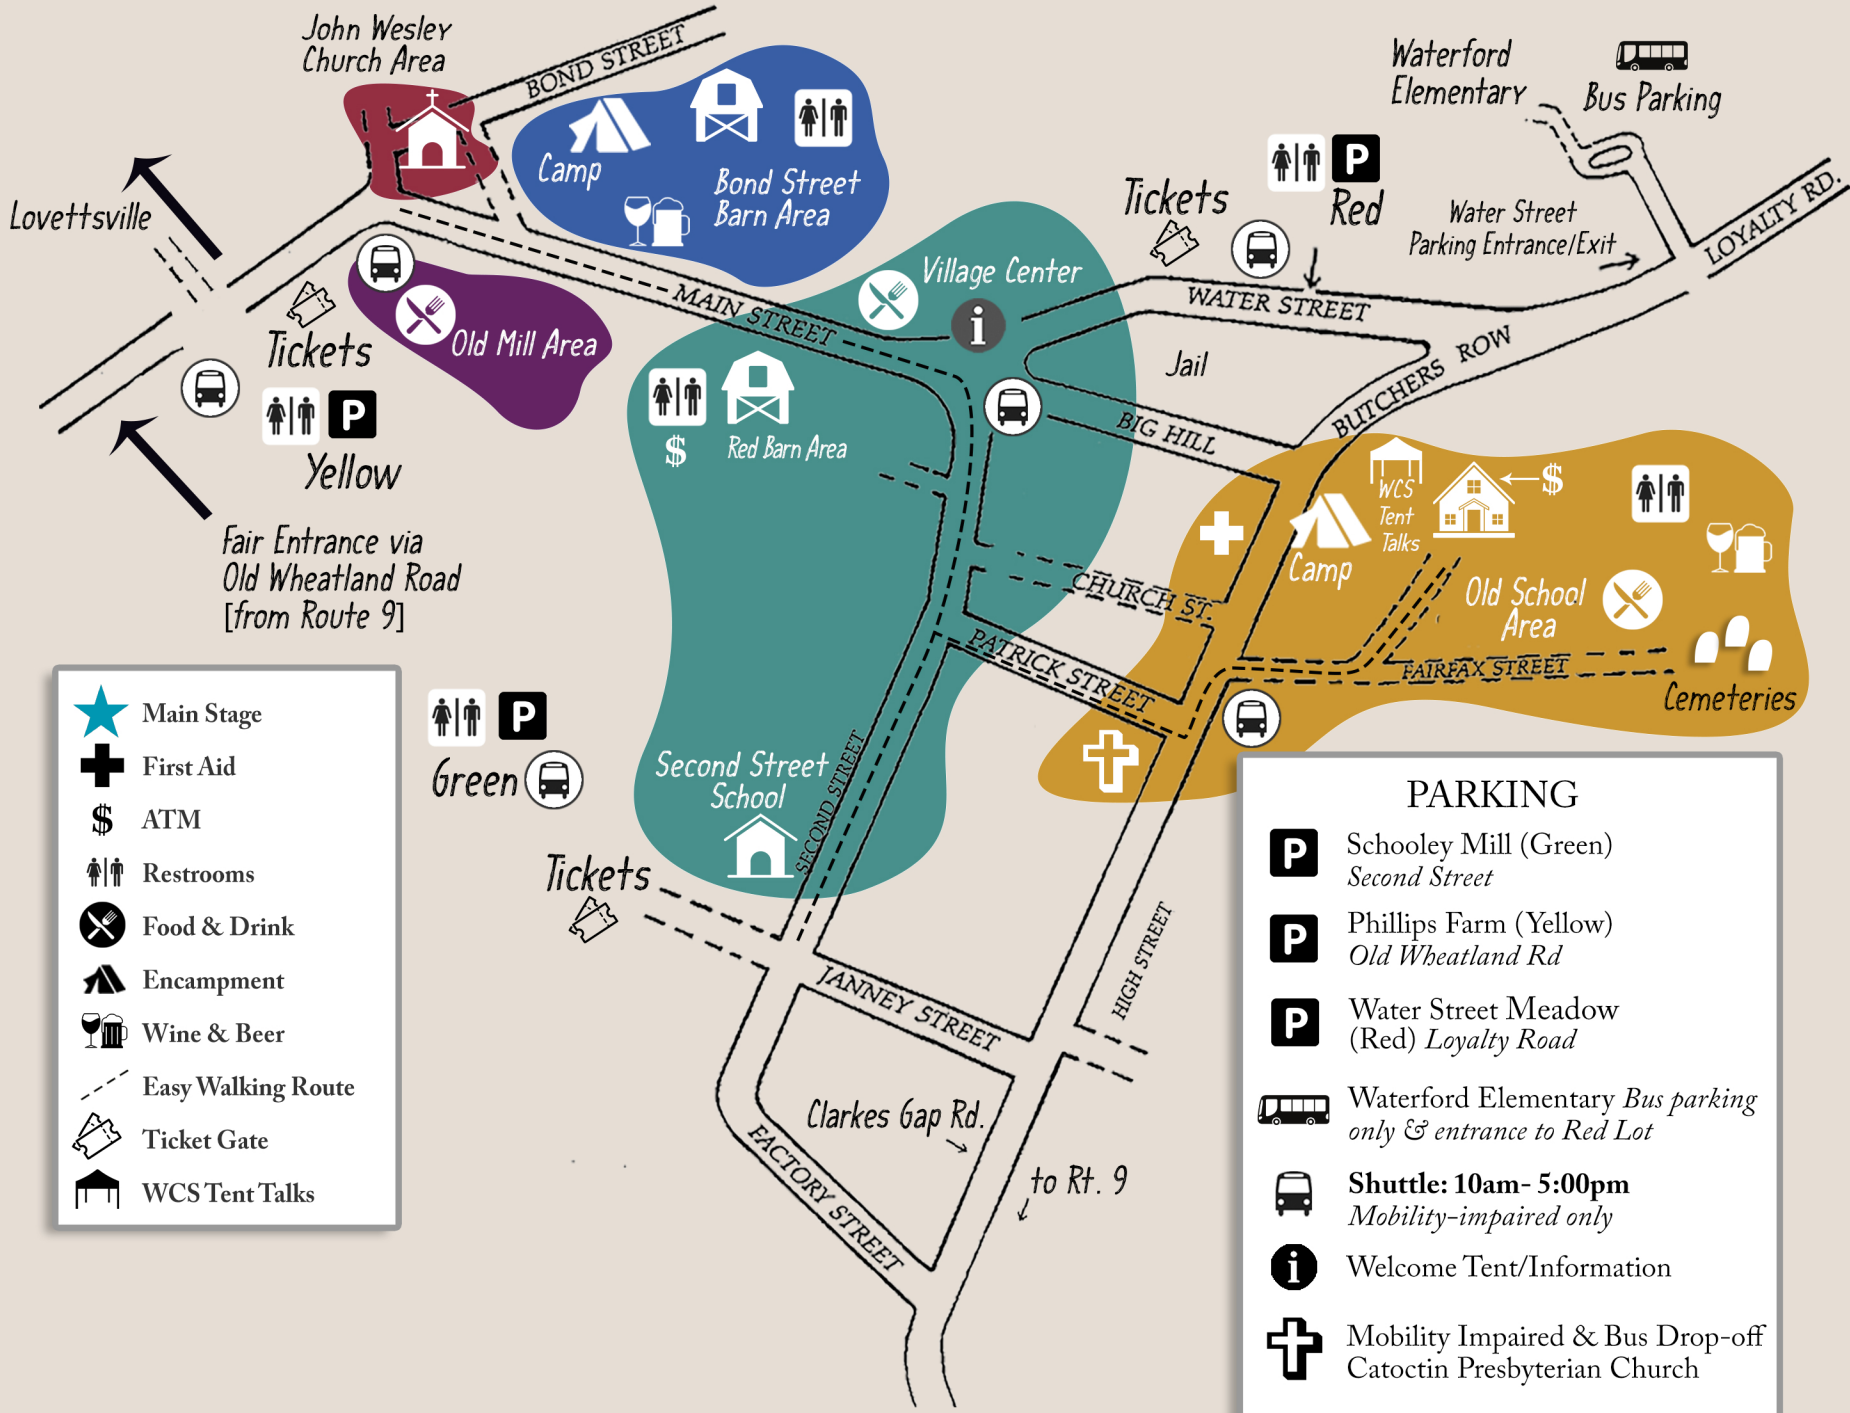

Fair Areas:     

Fair Entrance via
Old Wheatland Road
[from Route 9]

-  Main Stage
-  First Aid
-  ATM
-  Restrooms
-  Food & Drink
-  Encampment
-  Wine & Beer
-  Easy Walking Route
-  Ticket Gate
-  WCS Tent Talks

- ### PARKING
-  Schooley Mill (Green)
Second Street
 -  Phillips Farm (Yellow)
Old Wheatland Rd
 -  Water Street Meadow (Red)
Loyalty Road
 -  Waterford Elementary *Bus parking only & entrance to Red Lot*
 -  **Shuttle: 10am- 5:00pm**
Mobility-impaired only
 -  Welcome Tent/Information
 -  Mobility Impaired & Bus Drop-off
Catoctin Presbyterian Church